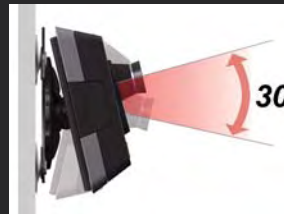

FEATURES

- •One Touch Laser targeting System
- •Motion Activation System targets a 9" x 12" sensing area
- •Three distance settings, 1.5 meters, 2 meters and 3 meters
- •Takes an average of 15 photos per 10 second activation
- •High Quality Zoomed Lens
- •High Quality Weather Resistant Camera
- •2GB SD Card included in package
- •Auto Darkness Sensor forces camera into sleep mode at night
- •4 AA batteries (included in package)
- •NO Wires
- •Windows Compatible Photo files
- •Brinno " Easy Photo " application included
- •Small Size and Light Weight
- •Single Button Operation
- •Mega Pixel Photos
- •Multiple Mounting Options with Universal Mounting Adapter
- •Attractive yet Functional Design
- •Auto Distance System for ease of locating
- •Time and Date Stamped JPEG Photos

BirdWatchCam