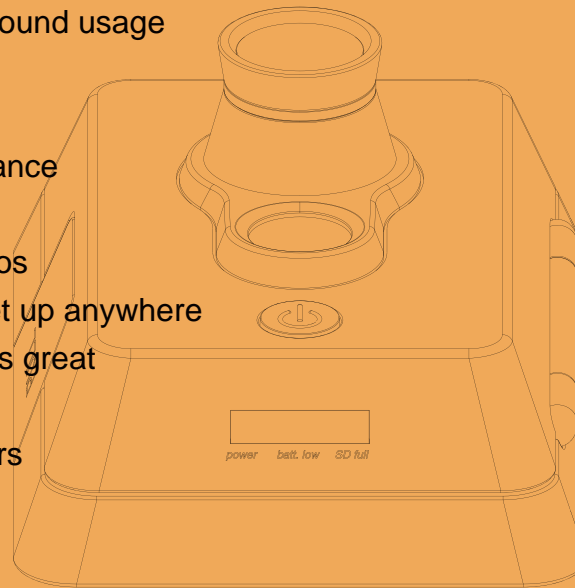

BirdWatchCam Specifications

| | |
|--------------------------|--|
| Sensor: | 1.3 Mega Pixel CMOS |
| Field of View: | 9" x 12" |
| ZOOMED effect: | 1.5 Meters, 2 Meters or 3 Meters |
| FOCUS Point: | 1.5 Meters, 2 Meters or 3 Meters |
| Shot Rate: | An average of 15 photos per 10 second activation |
| Time: | All photos are time and date stamped |
| Format: | JPEG image files |
| Memory Storage: | Up to 2GB SD Memory Card (2GB SD Card included) |
| System Memory: | 8 MB |
| Power Source: | 4 AA Batteries (Included) |
| length of battery usage: | Approximately 6 months (battery life will fluctuate depending on bird activity) |
| Size (LxWxH) inches: | 4.23 x 2.73 x 6.26 |
| Weight: | 0.83lbs |
| Laser Pointer: | Class II |
| Housing Material: | Weather resistant plastic |
| Accessories: | Universal Mounting System, 4 suction cups, 2 rubber straps, tripod socket |
| Optional Accessory: | Stake for flexible mounting (Available in Fall 08') |

BENEFITS

- EASY to install perfectly
- Sure to get a good shot
- Easy to install for perfectly focused photos
- Sure to get great photos out of each set
- Great pictures of your birds
- Safe for outdoor year round usage
- No hidden costs
- Low maintenance
- Low cost and maintenance
- Fun to use
- EASY to manage photos
- EASY for anyone to set up anywhere
- Looks great AND works great
- Quick installation
- Great for serious birders